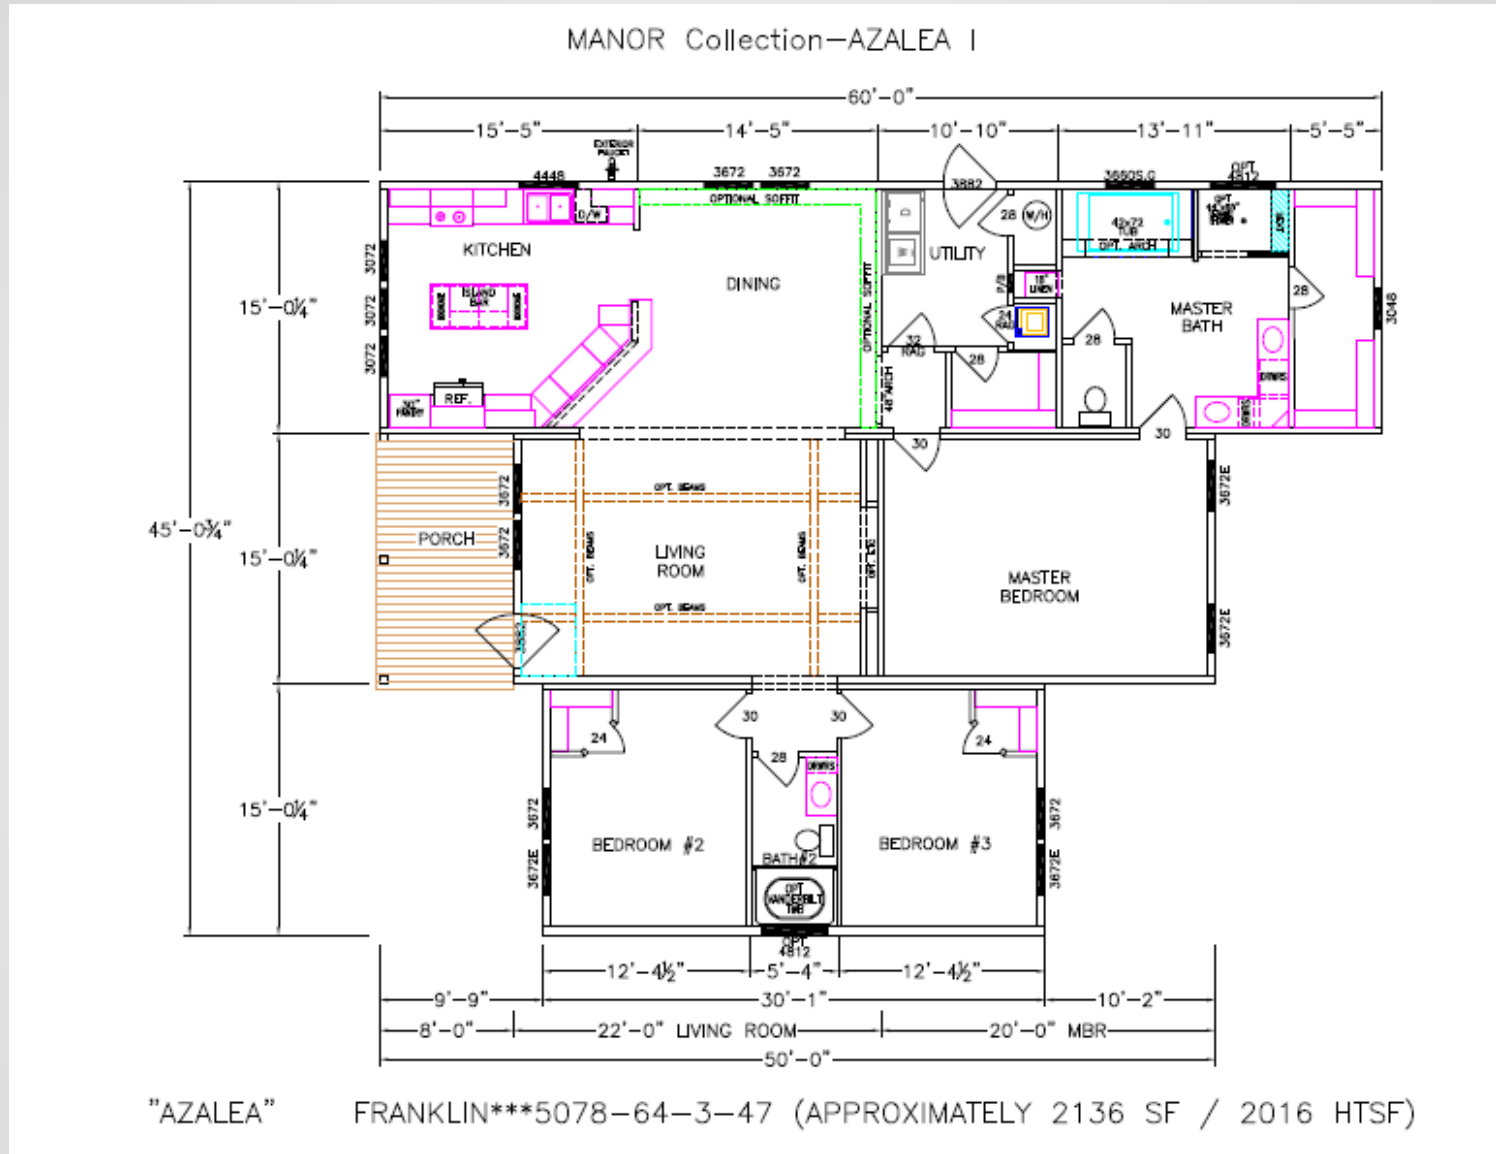

Manor Collection - Azalea I

5078-64-3-47 3BR/2BA 2136 TSF / 2016 HSF

Due to continuous product improvement, specifications and finish options are subject to change without notice. The square footage and other dimensions are approximate. Renderings are often shown with optional features and upgrades that can be added at additional cost.